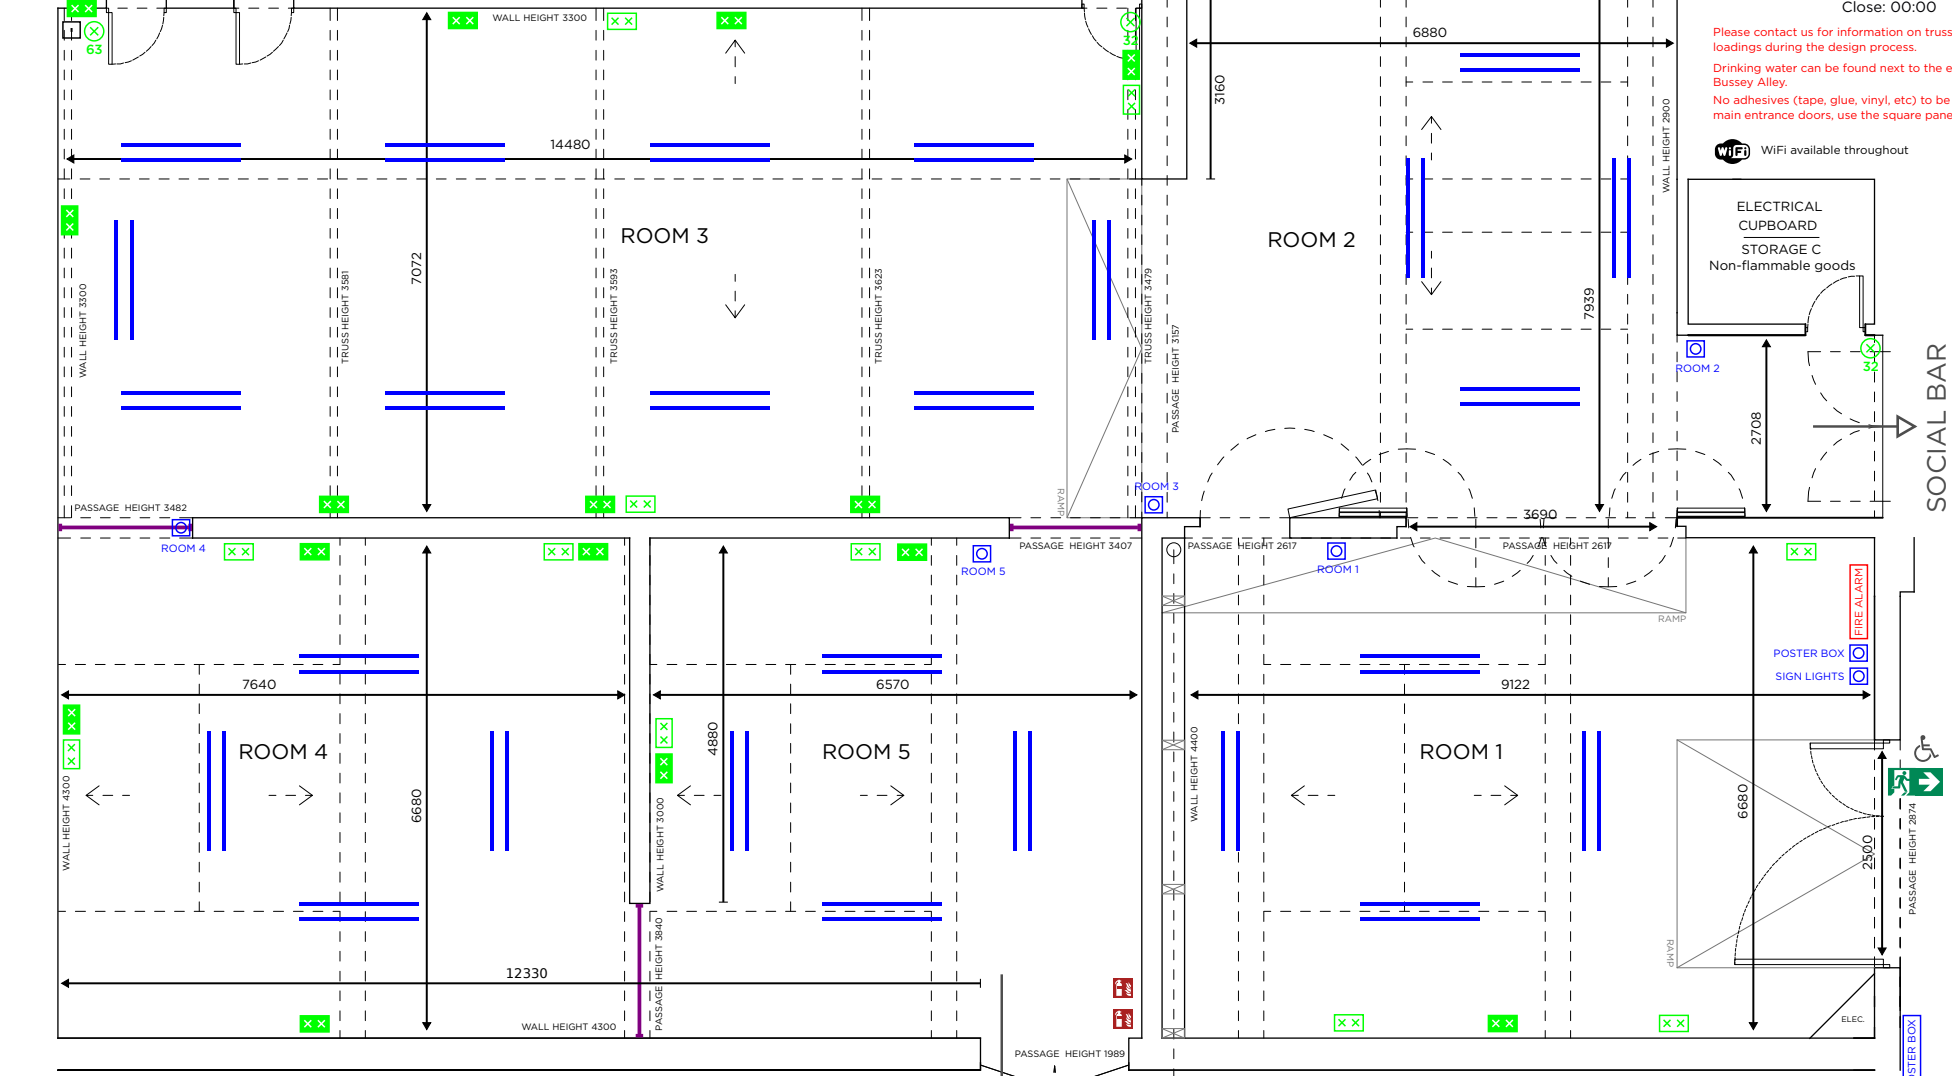

Key

	Double 13A domestic - high		Ethernet port
	Double 13A domestic - low		Optional curtain
	32A 3-pin		Fire extinguisher
	63A 5-pin		Fire escape
	Light switch		Toilets
	Strip lights		

Floor area 394 sqm (4,240 sqft)
Capacity 750
Licensed hours Entertainment: 23:00
Alcohol: 23:30
Close: 00:00

Please contact us for information on truss/beam loadings during the design process.
Drinking water can be found next to the entrance to Bussey Alley.
No adhesives (tape, glue, vinyl, etc) to be affixed to the main entrance doors, use the square panel on the door itself.

WiFi available throughout