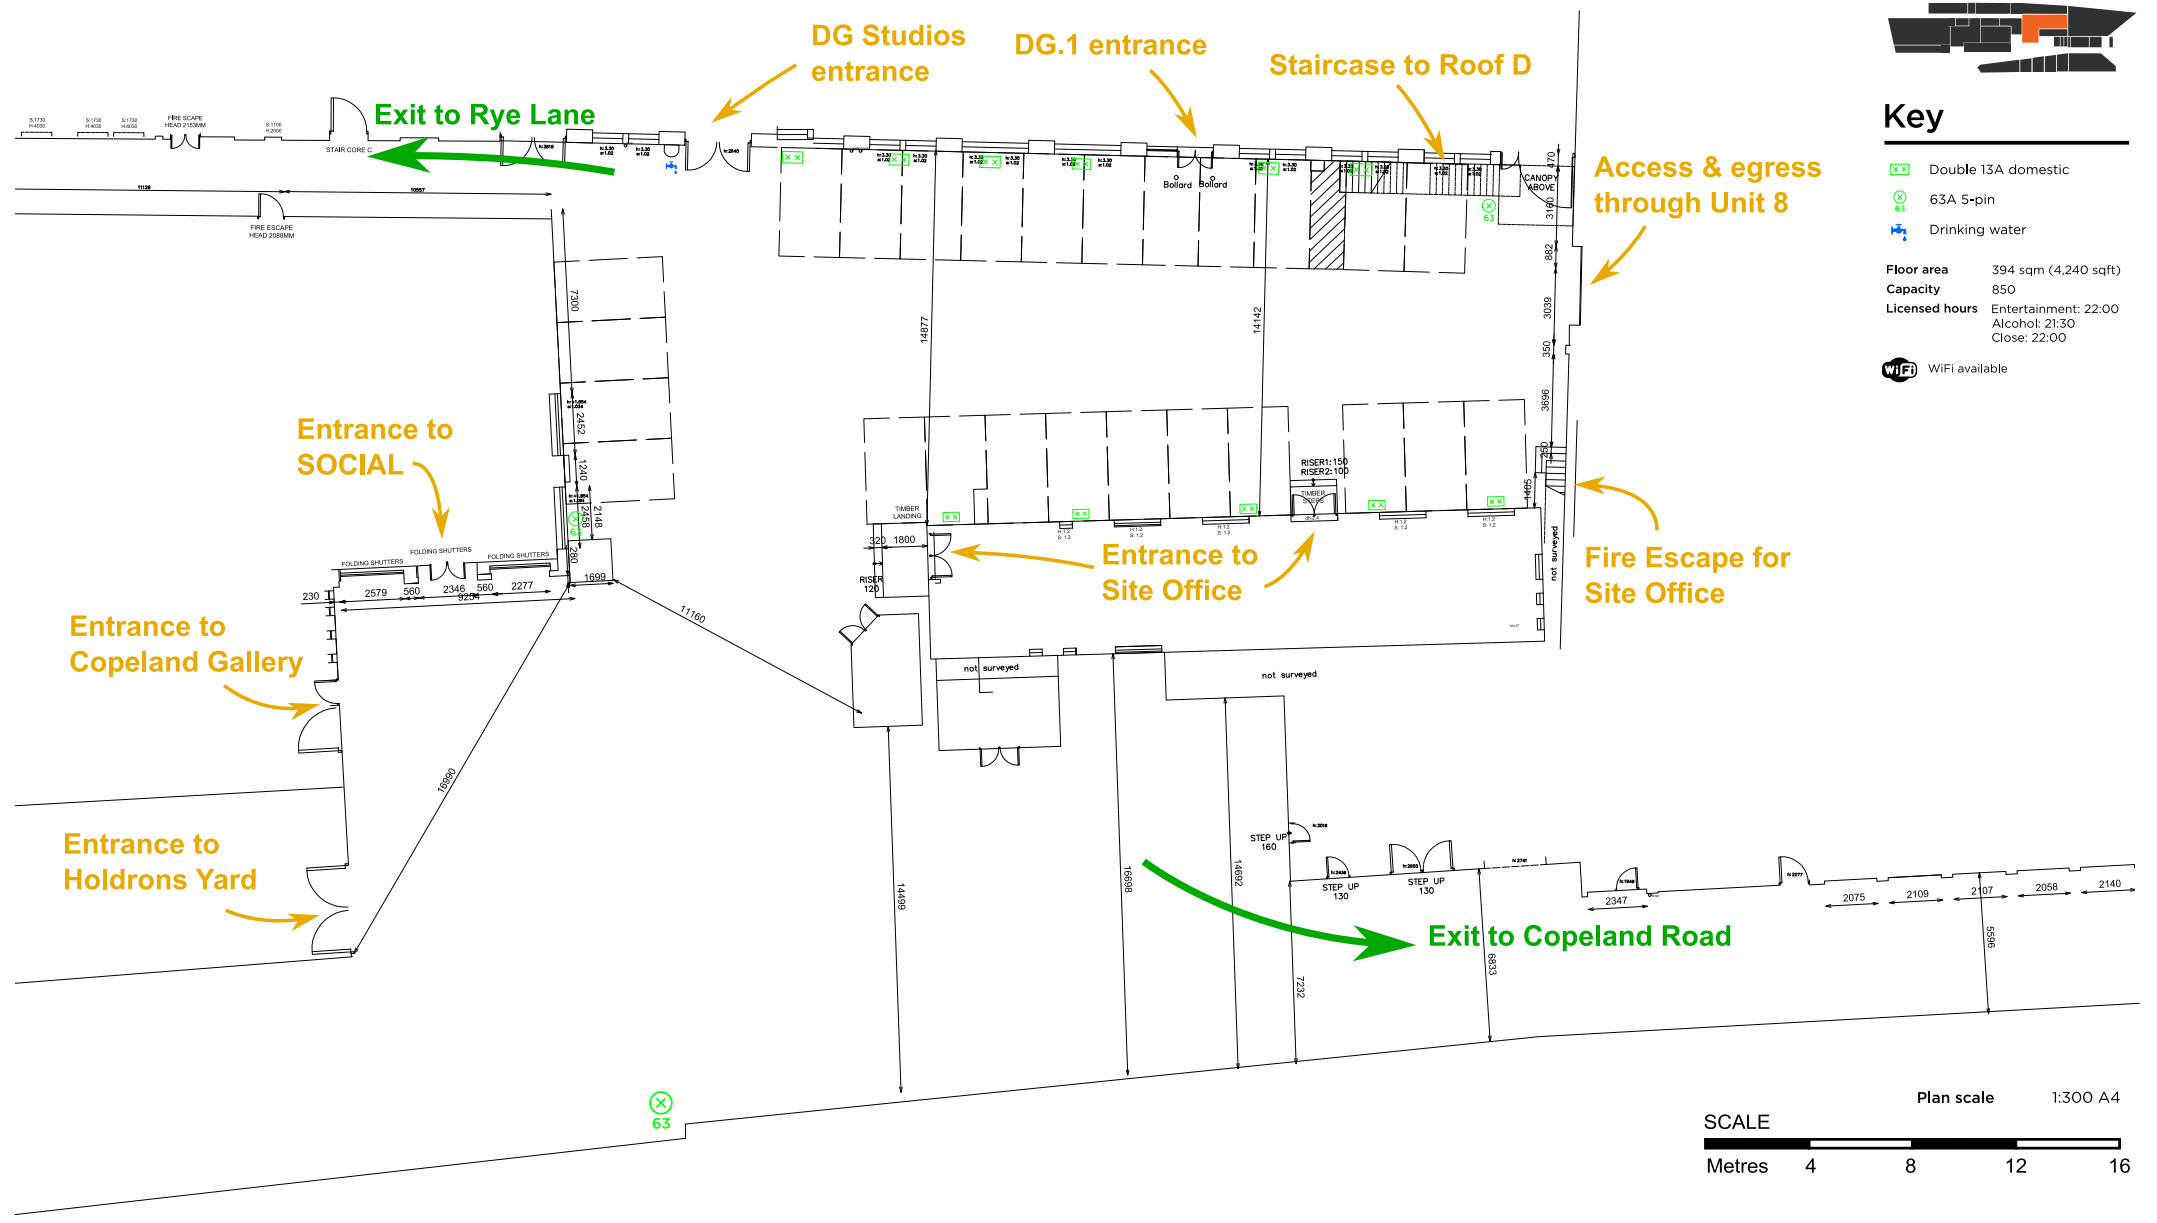

Key

- Double 13A domestic
- 63A 5-pin
- Drinking water

Floor area 394 sqm (4,240 sqft)
Capacity 850
Licensed hours Entertainment: 22:00
 Alcohol: 21:30
 Close: 22:00

Plan scale 1:300 A4
 SCALE
 Metres 4 8 12 16