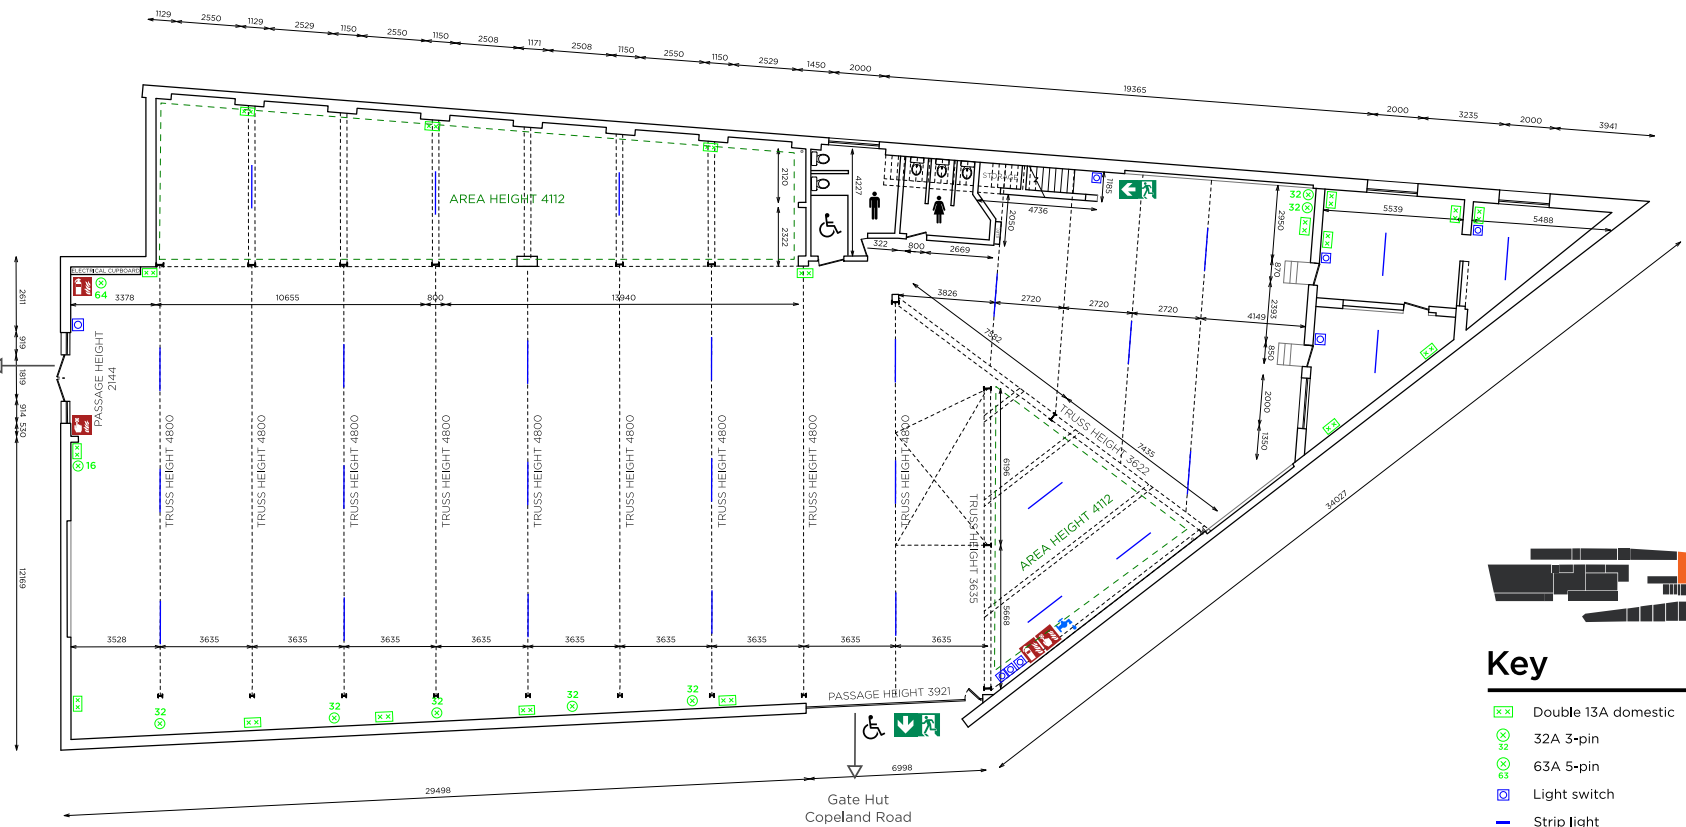

### Key

- Double 13A domestic
- 32A 3-pin
- 63A 5-pin
- Light switch
- Strip light
- Fire extinguisher/call point
- Fire escape
- Toilets
- Drinking water

**Floor area** 1,090 sqm (11,730 sqft)  
**Capacity** 1,000 - 1,200  
**Licensed hours** Entertainment: 22:30  
 Alcohol: 23:30  
 Close: 00:00

Please contact us for information on truss/beam loadings during the design process.

WiFi available

**Plan scale** 1:300 A4